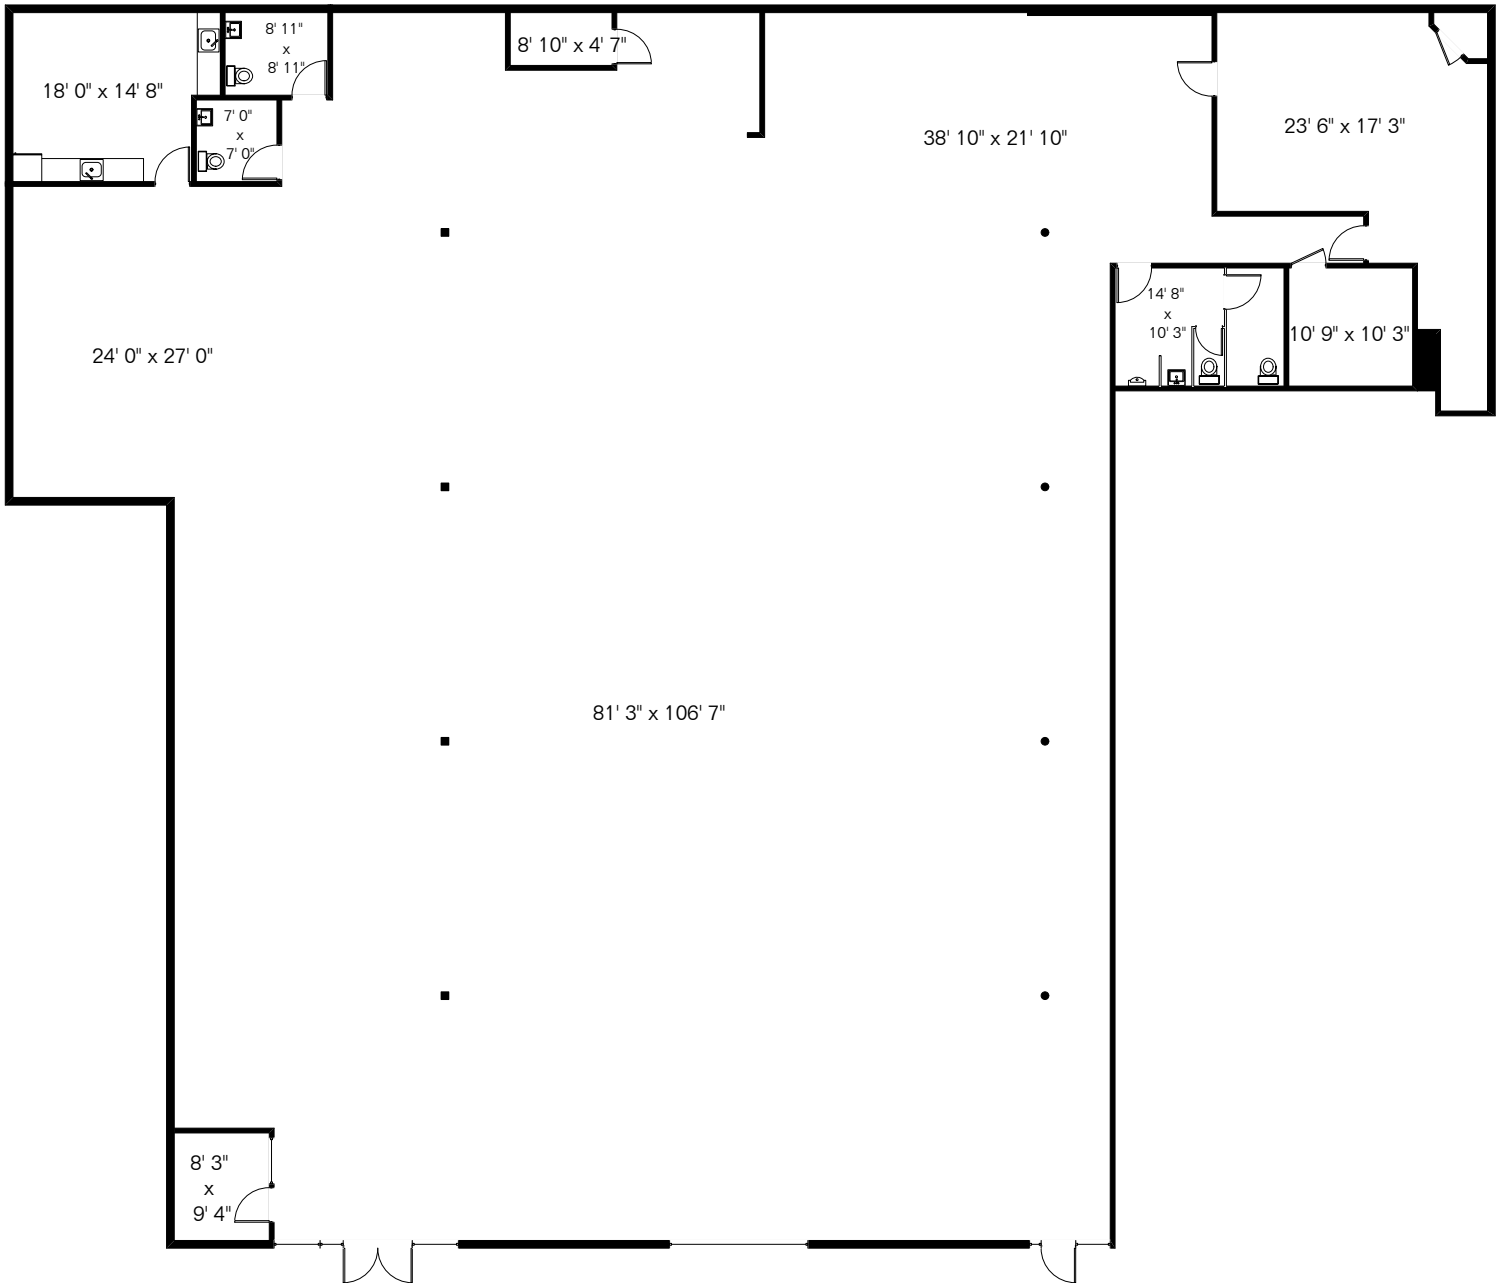

The square footages and room size information are deemed to be reliable but are not guaranteed and should be independently verified. This drawing is for marketing purposes only.

10050 W Bell Rd Ste 20

Gross 10,560 Sq Ft